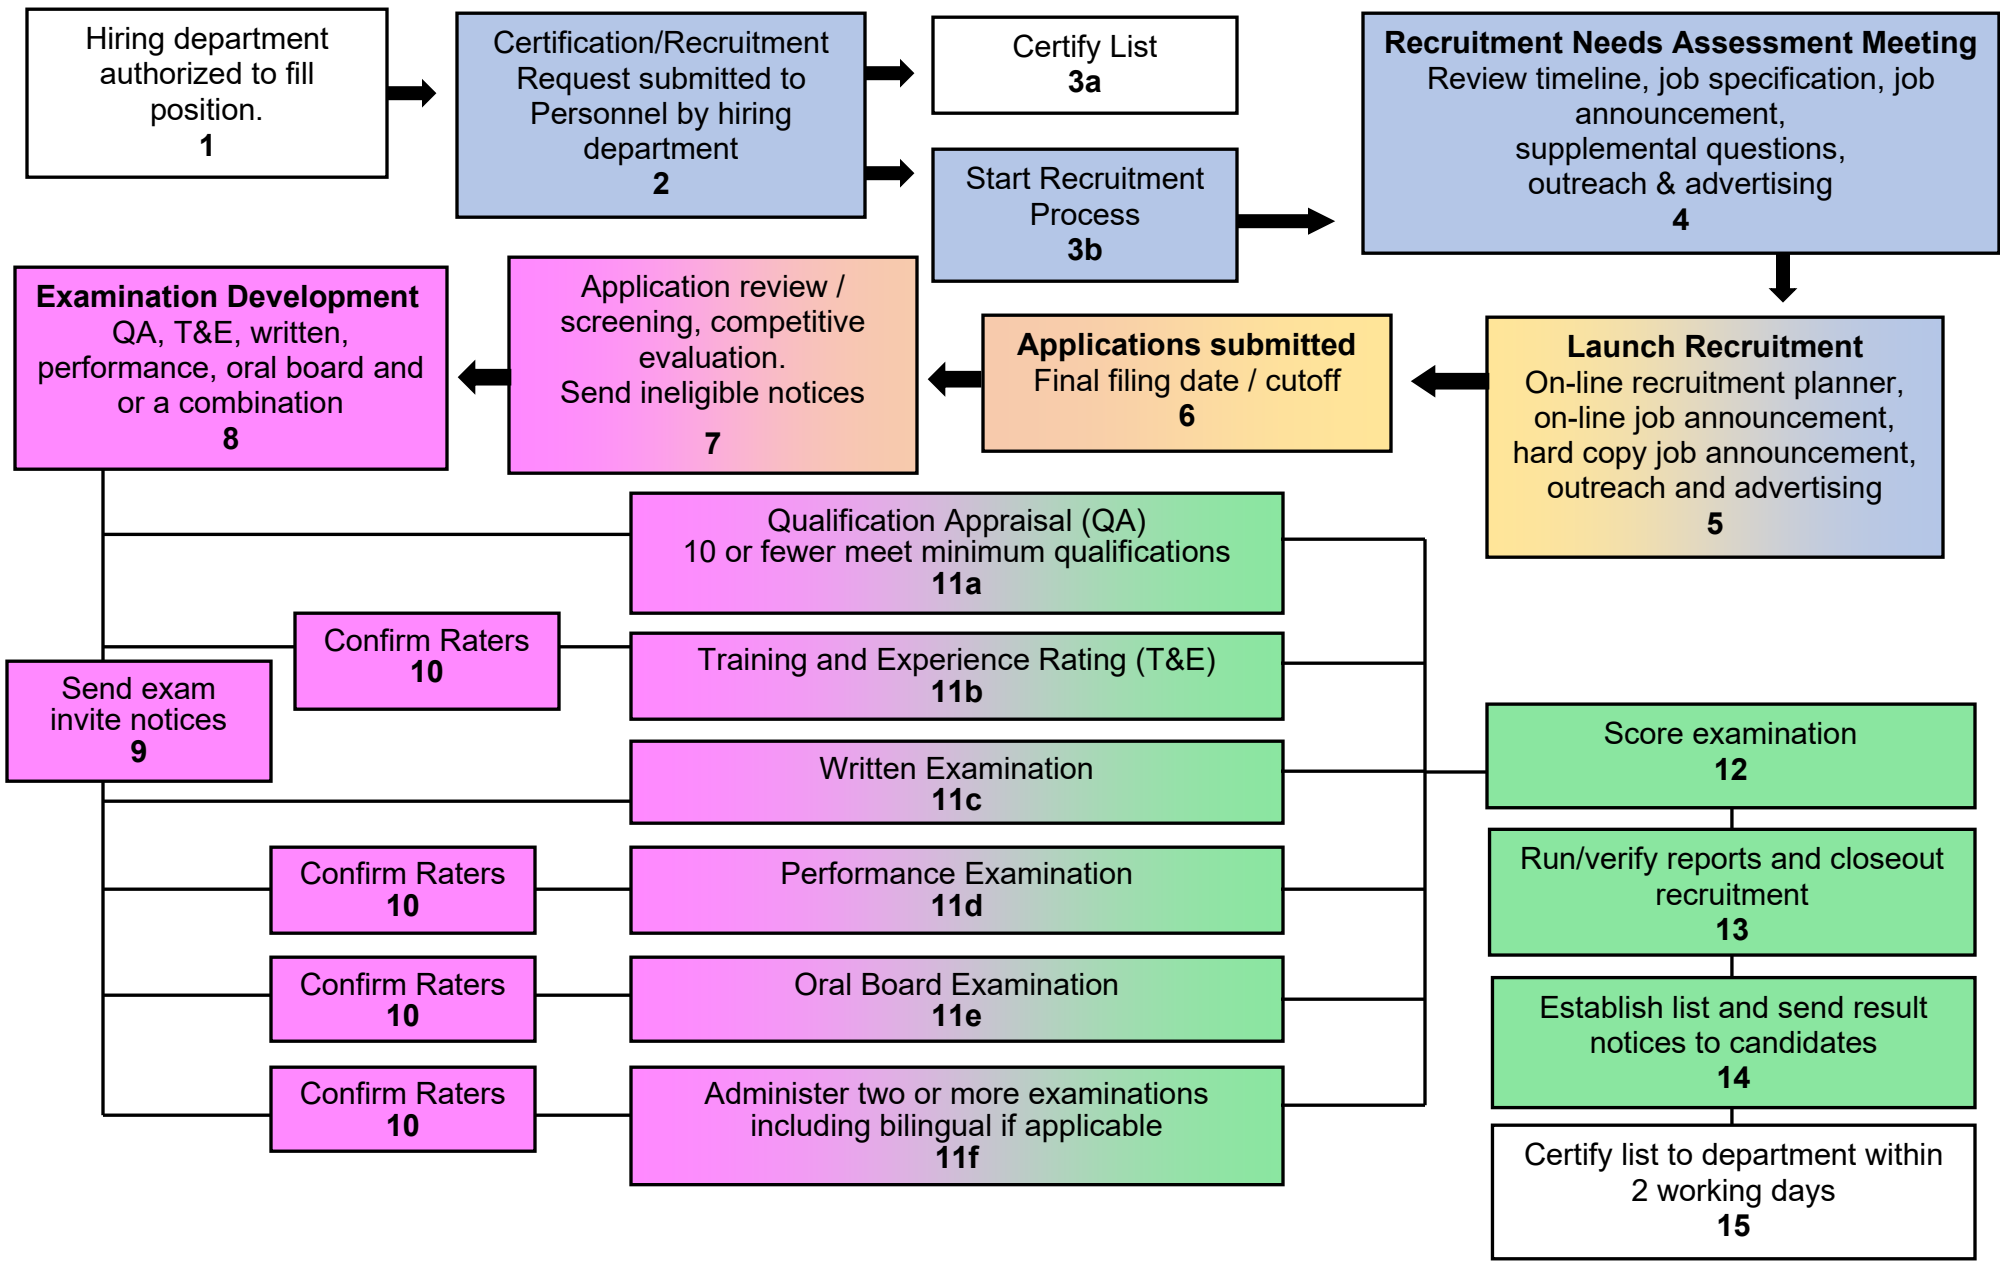

Recruitment & Examination Flow Chart

14 days
recruitment request date to recruitment open

7-42 days
recruitment open to final filing date

21 days
final filing date to administration of exam

7 days
administration of exam to establishing list