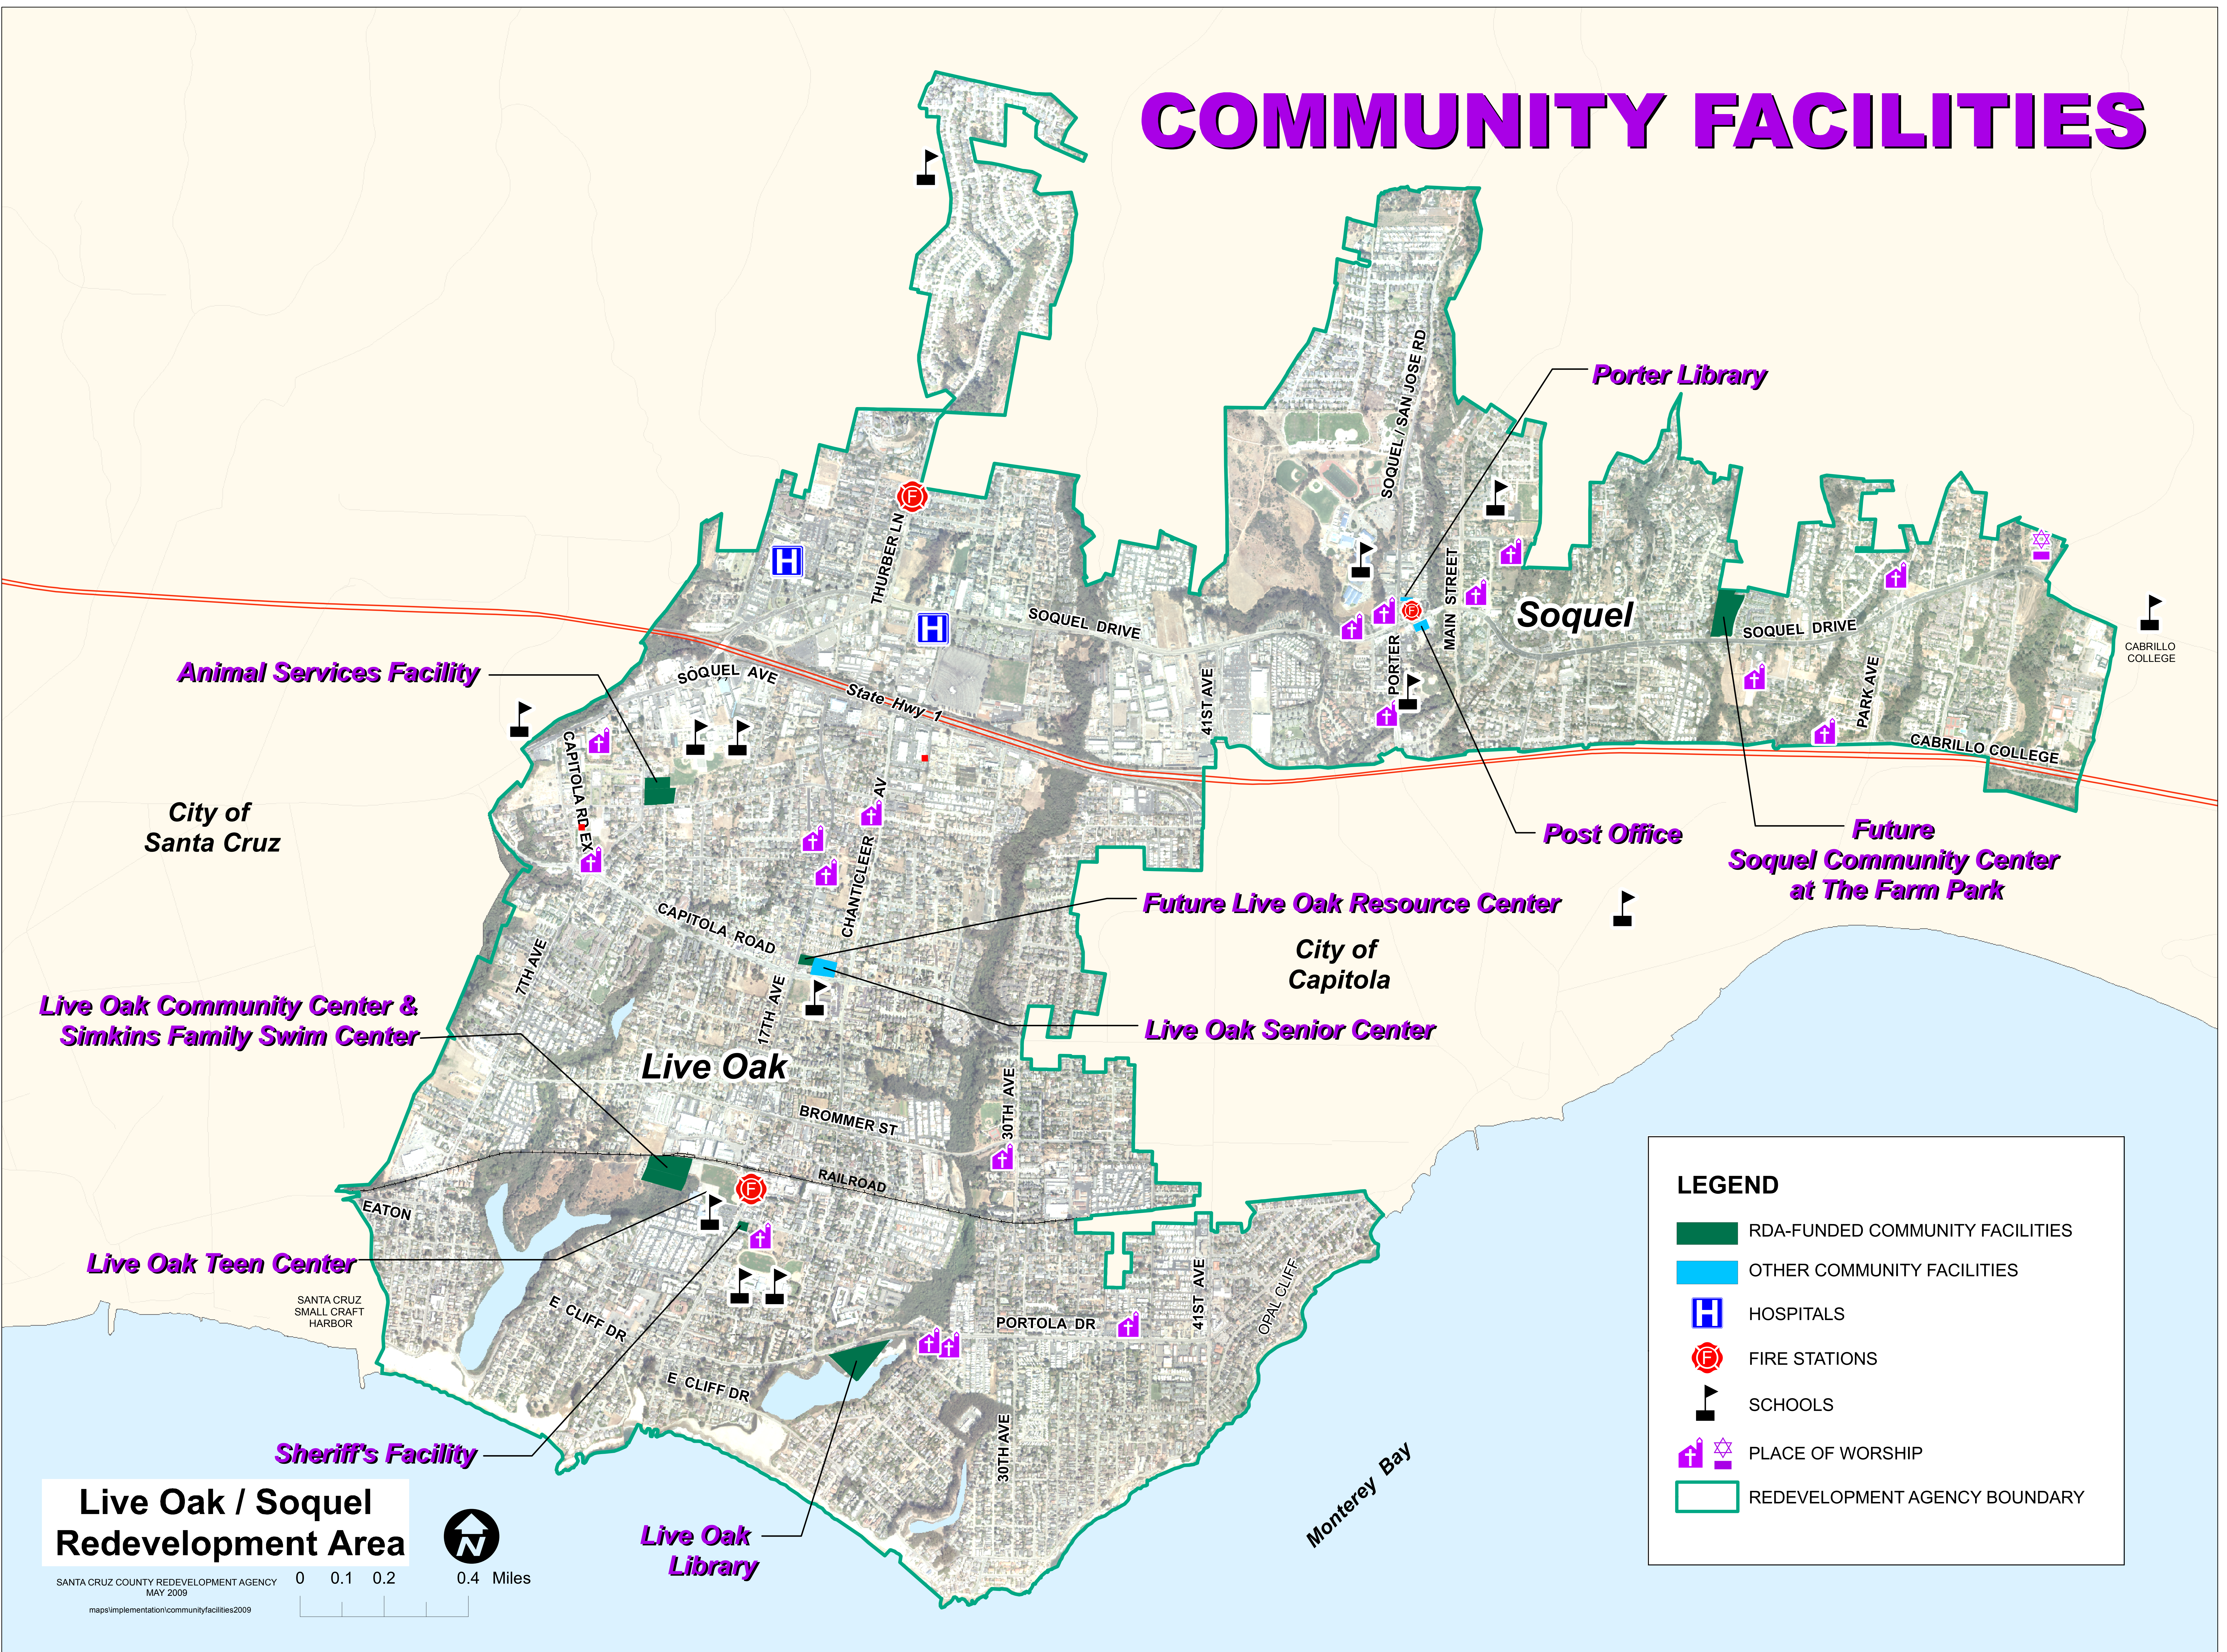

COMMUNITY FACILITIES

LEGEND

- RDA-FUNDED COMMUNITY FACILITIES
- OTHER COMMUNITY FACILITIES
- HOSPITALS
- FIRE STATIONS
- SCHOOLS
- PLACE OF WORSHIP
- REDEVELOPMENT AGENCY BOUNDARY

Live Oak / Soquel Redevelopment Area

SANTA CRUZ COUNTY REDEVELOPMENT AGENCY
MAY 2009

0 0.1 0.2 0.4 Miles

mapsimplementation/communityfacilities2009